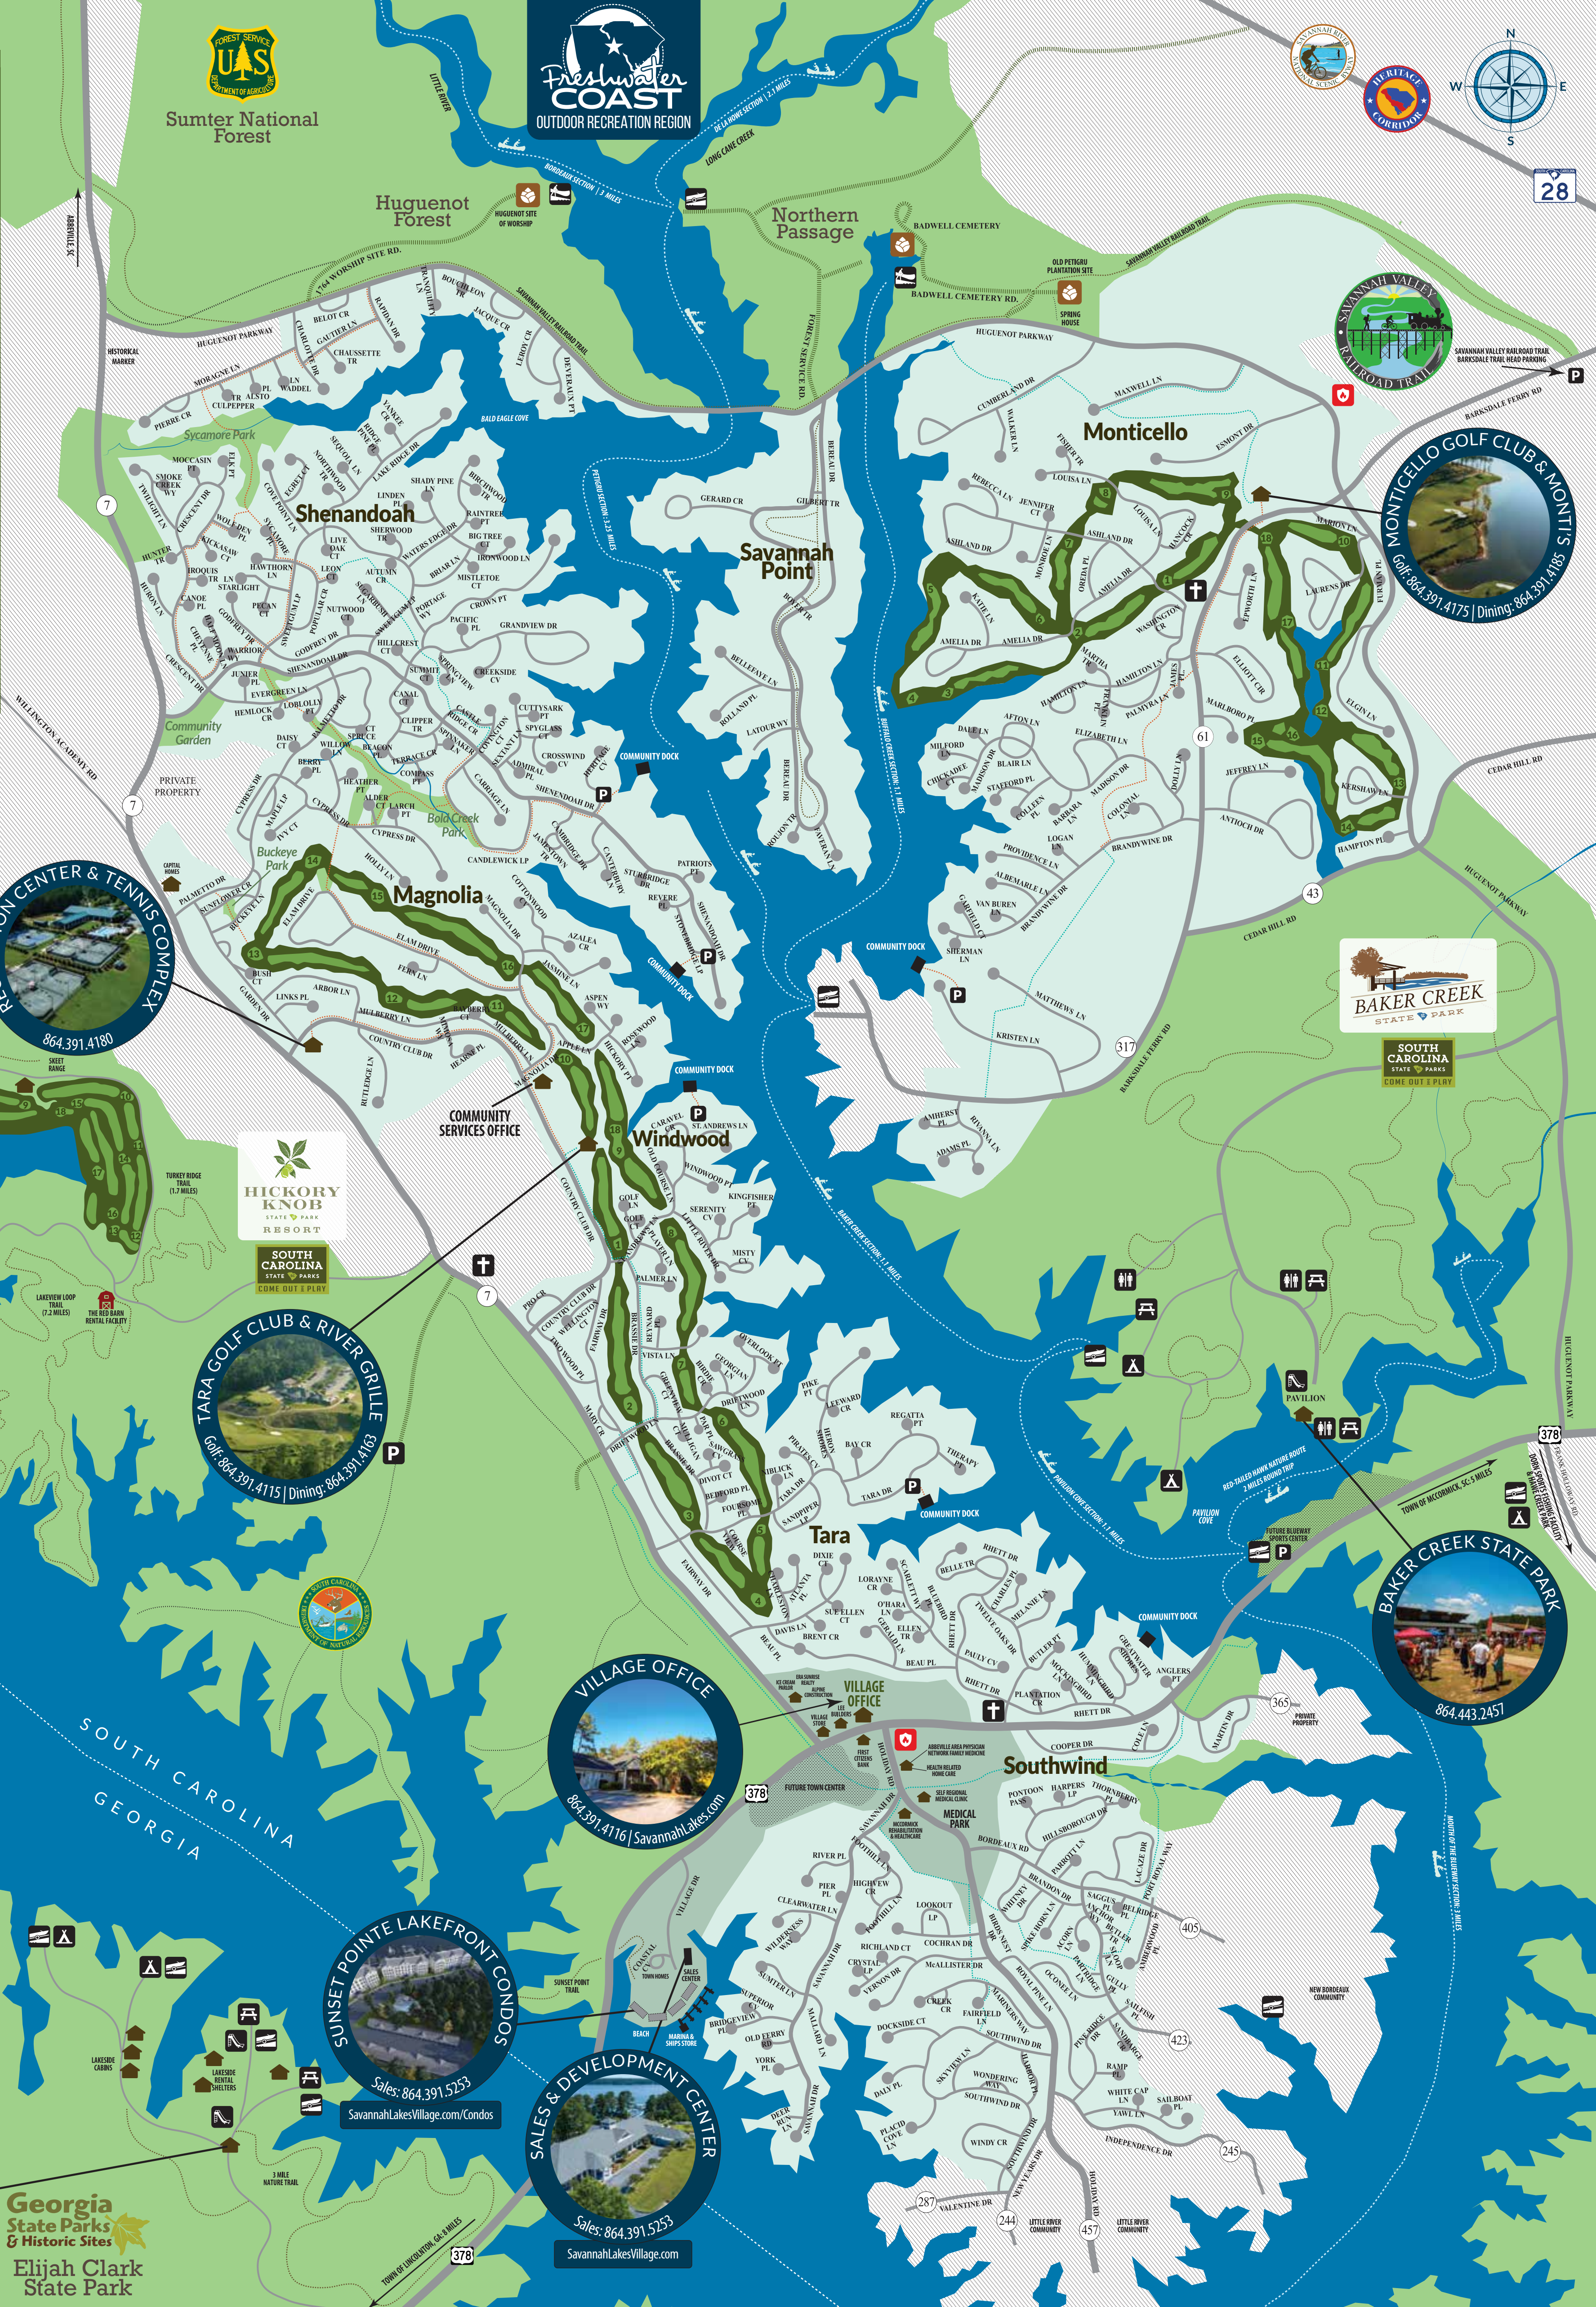

LEGEND

- PARKS/Common Spaces
- PRIVATE PROPERTY
- SAVANNAH LAKES VILLAGE
- COMMERCIAL AREA
- TRAIL
- CONNECTIVITY TRAIL
- FUTURE TRAIL
- GRAVEL ROAD
- MCCORMICK COUNTY HISTORIC SITE
- FIRE STATION
- PARKING AREA
- RESTROOMS
- CAMPING AREA
- HOUSE OF WORSHIP
- PICNIC AREA
- BOAT RAMP
- CANOE/KAYAK LAUNCH
- PLAYGROUND

800.332.0013
SavannahLakes.com

71,000 ACRES
of freshwater lake

2 MEMBER-OWNED
GOLF COURSES
multiple groups & events
6 sets of tees on each hole

HIKE & BIKE
village & area trails

23,000 SQ. FOOT
RECREATION COMPLEX
tennis • pickleball • bowling
boce • swimming • fitness
yoga • clubs • events & more!

3 STATE PARKS
SLV borders Baker Creek State
Park (S.C.), Hickory Knob
State Park Resort (S.C.), and
Elijah Clark State Park (Ga.).

We exist to provide a vibrant, connected & strong community where people belong. Property owners of Savannah Lakes Village enjoy a healthy lifestyle, access to lakefront golf and other favorite outdoor activities, a warm community with a dynamic social scene, and the unparalleled value of membership included with property ownership.

If you are in search of a community such as this, we invite you to discover Savannah Lakes Village and the Freshwater Coast of South Carolina.

Learn More at www.SavannahLakes.com

HICKORY KNOB STATE RESORT PARK
864.391.2450

ELIJAH CLARK STATE PARK
706.359.3458

TARA GOLF CLUB & RIVER GRILLE
GOLF: 864.391.4115 | Dining: 864.391.4168

SUNSET POINTE LAKEFRONT CONDOS
Sales: 864.391.5253
SavannahLakesVillage.com/Condos

SALES & DEVELOPMENT CENTER
Sales: 864.391.5253
SavannahLakesVillage.com

VILLAGE OFFICE
864.391.4116 | SavannahLakes.com

BAKER CREEK STATE PARK
864.443.2451

BAKER CREEK STATE PARK
COME OUT & PLAY

MONTICELLO GOLF CLUB & MONTICELLO GOLF
GOLF: 864.391.4175 | Dining: 864.391.4168

RECREATION CENTER & TENNIS COMPLEX
864.391.4180

HICKORY KNOB STATE PARK RESORT
SOUTH CAROLINA STATE PARKS
COME OUT & PLAY

Georgia State Parks & Historic Sites
Elijah Clark State Park